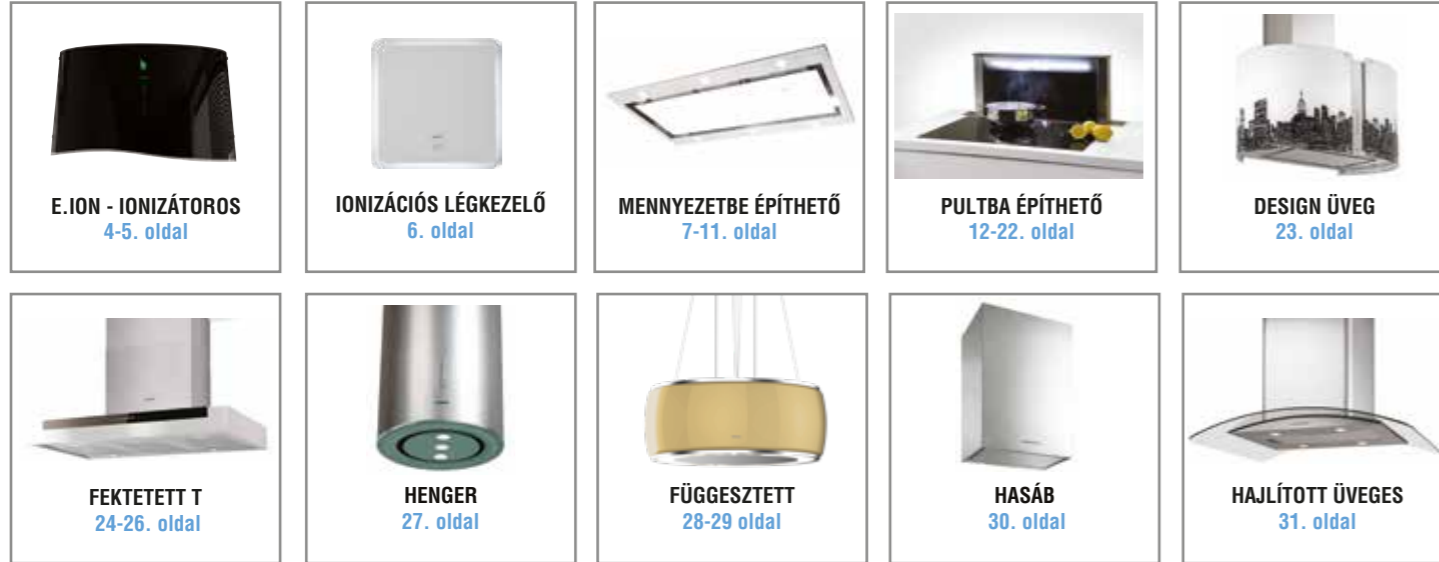

SZIGET PÁRAELSZÍVÓK